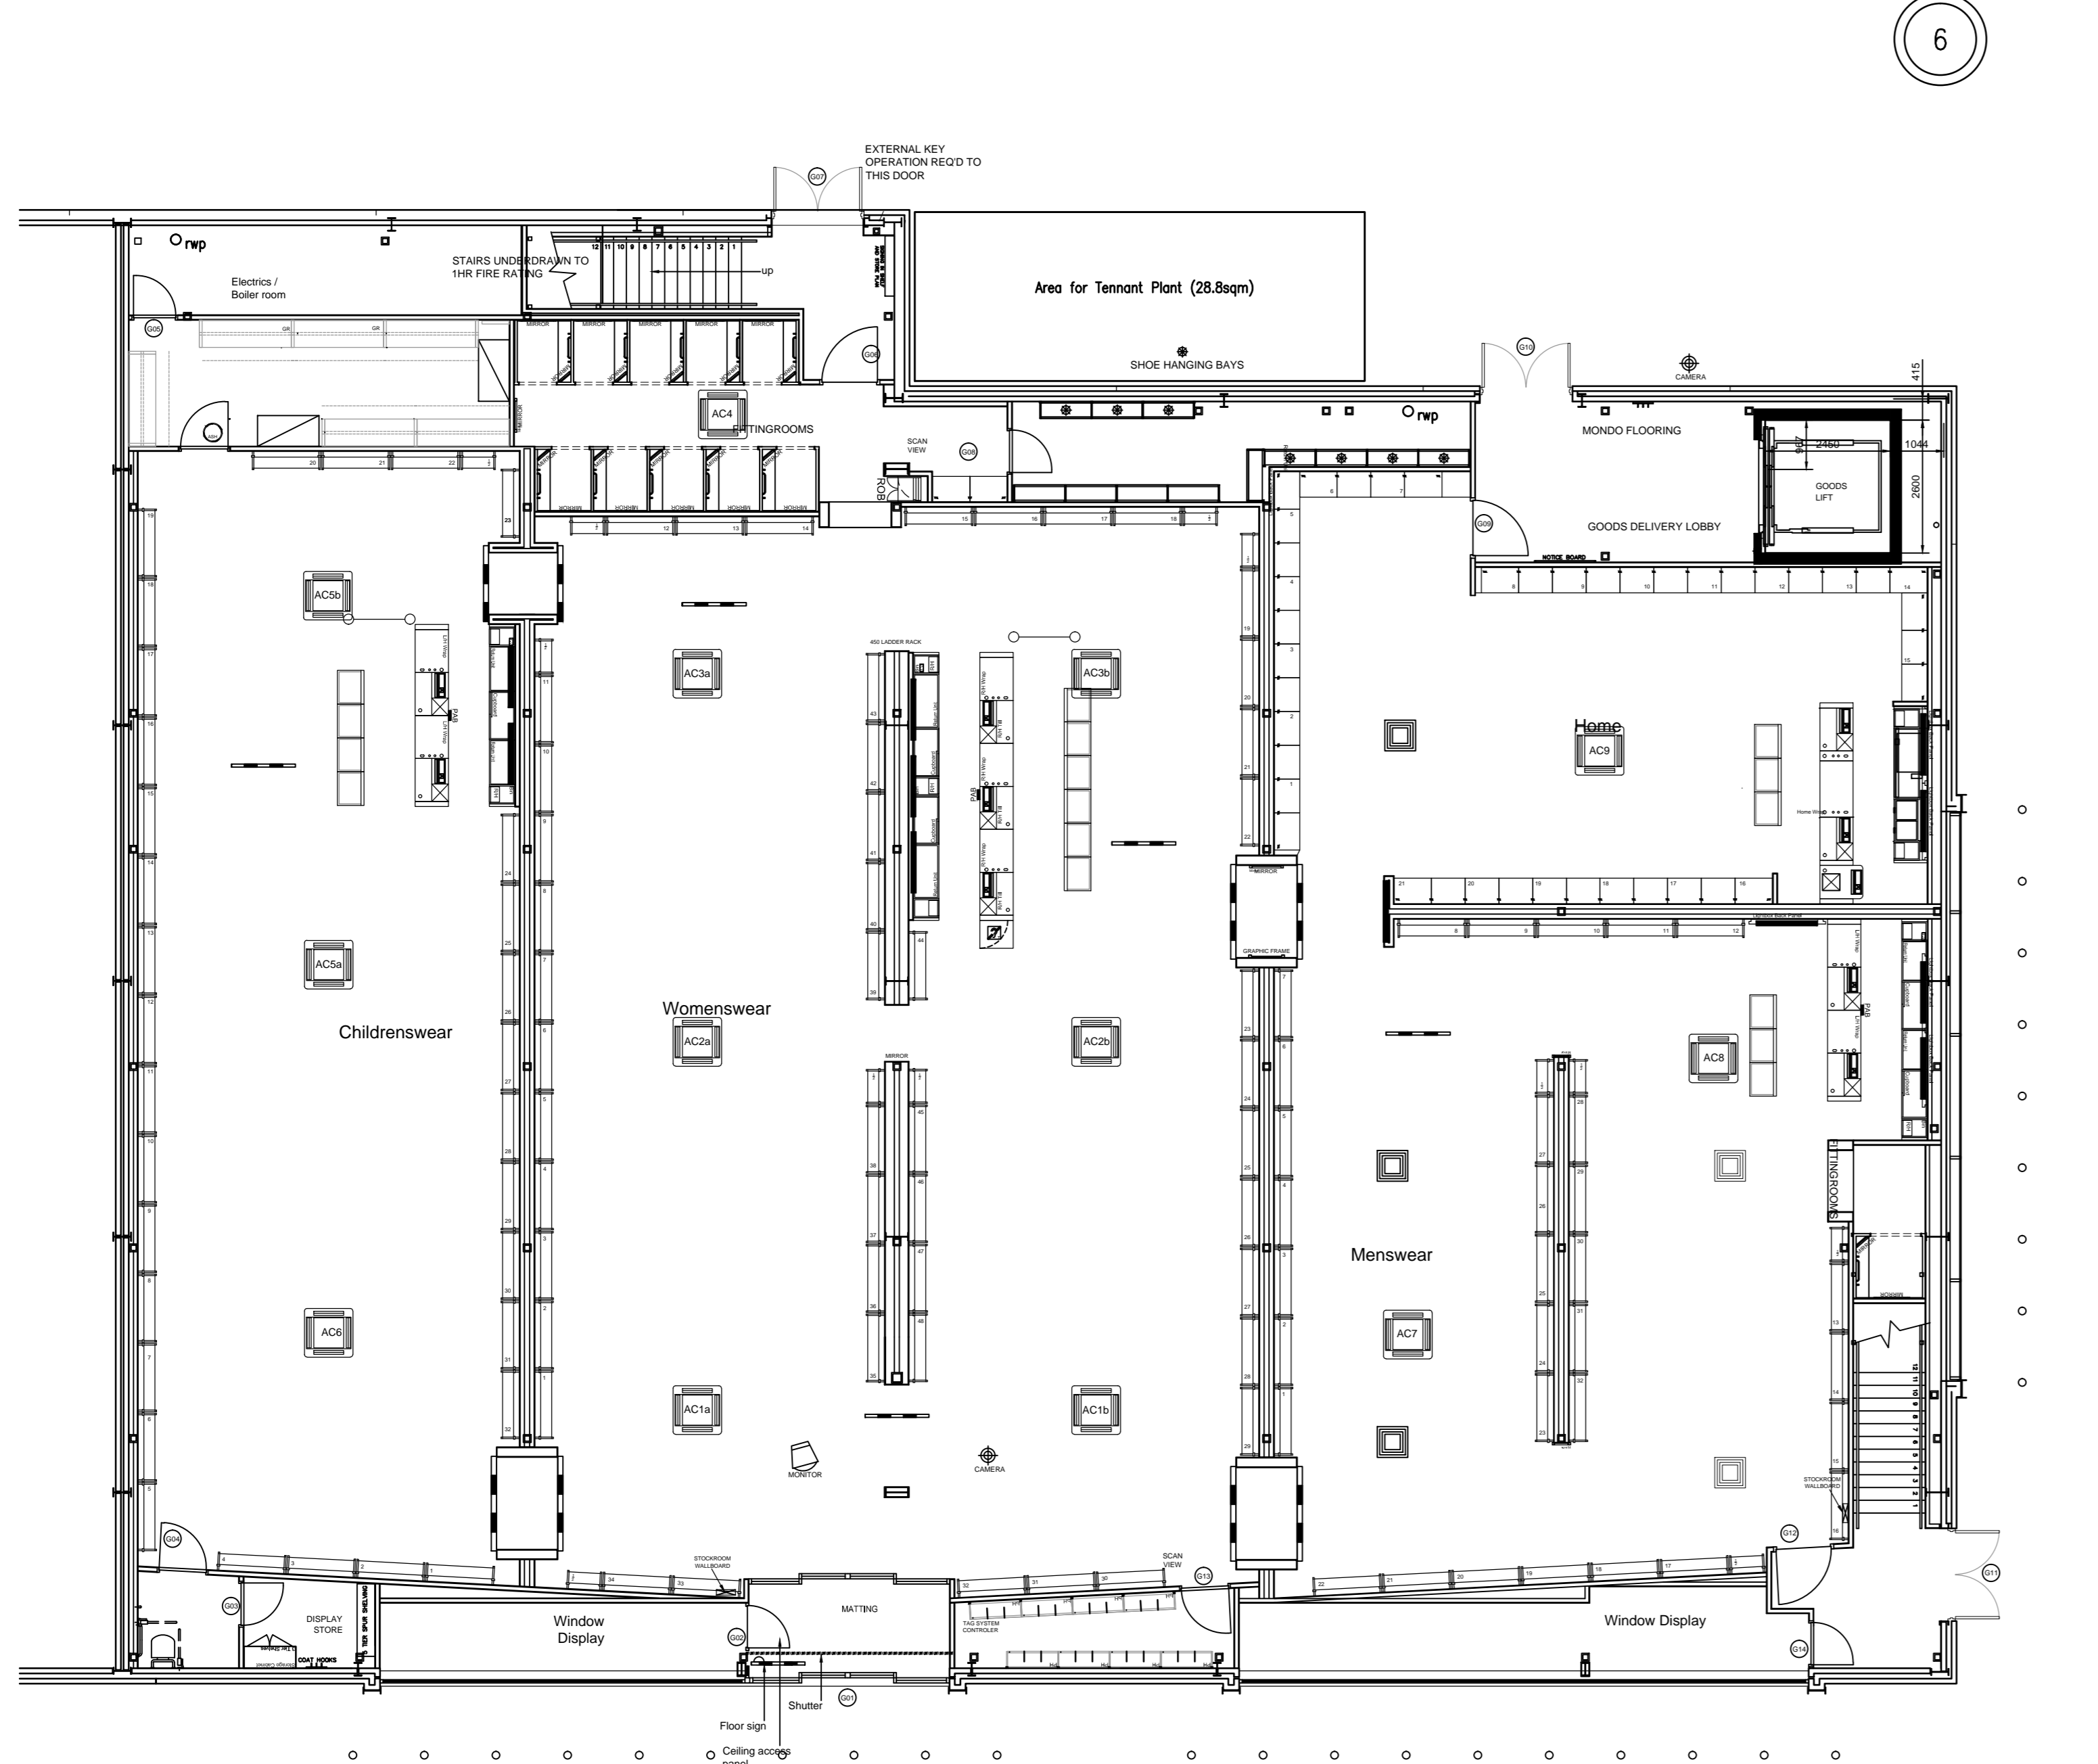

GROUND

STORE NAME	SOUTH SHIELDS	DATE	REVISE
DEPTS	REPAIRS	SALES	%
WOMENSWEAR	1000	1000	100
MENSWEAR	1000	1000	100
CHILDRENSWEAR	1000	1000	100
SHOES	1000	1000	100
ACCESSORIES	1000	1000	100
RECEPTION	1000	1000	100
STORAGE	1000	1000	100
MEZZ	1000	1000	100

next
Shooping Department
Dunelm Road
Exeter
EX10 4AT
Tel: +44 (0) 844 844 8888
Fax: +44 (0) 316 284 2111

ADDRESS:
UNIT F & G WATERLOO SQUARE
CORONATION STREET
SOUTH SHIELDS
NE33 1EW

PROJECT:
SOUTH SHIELDS LED REFIT 2013
DRAWING TITLE:
CAPEX LAYOUT

DRAWING NUMBER:
-436-020-001

SCALE:
1:100 @ A0
DATE:
24/03/2014
DRAWN BY:
VL
REVISION:
EXISTING