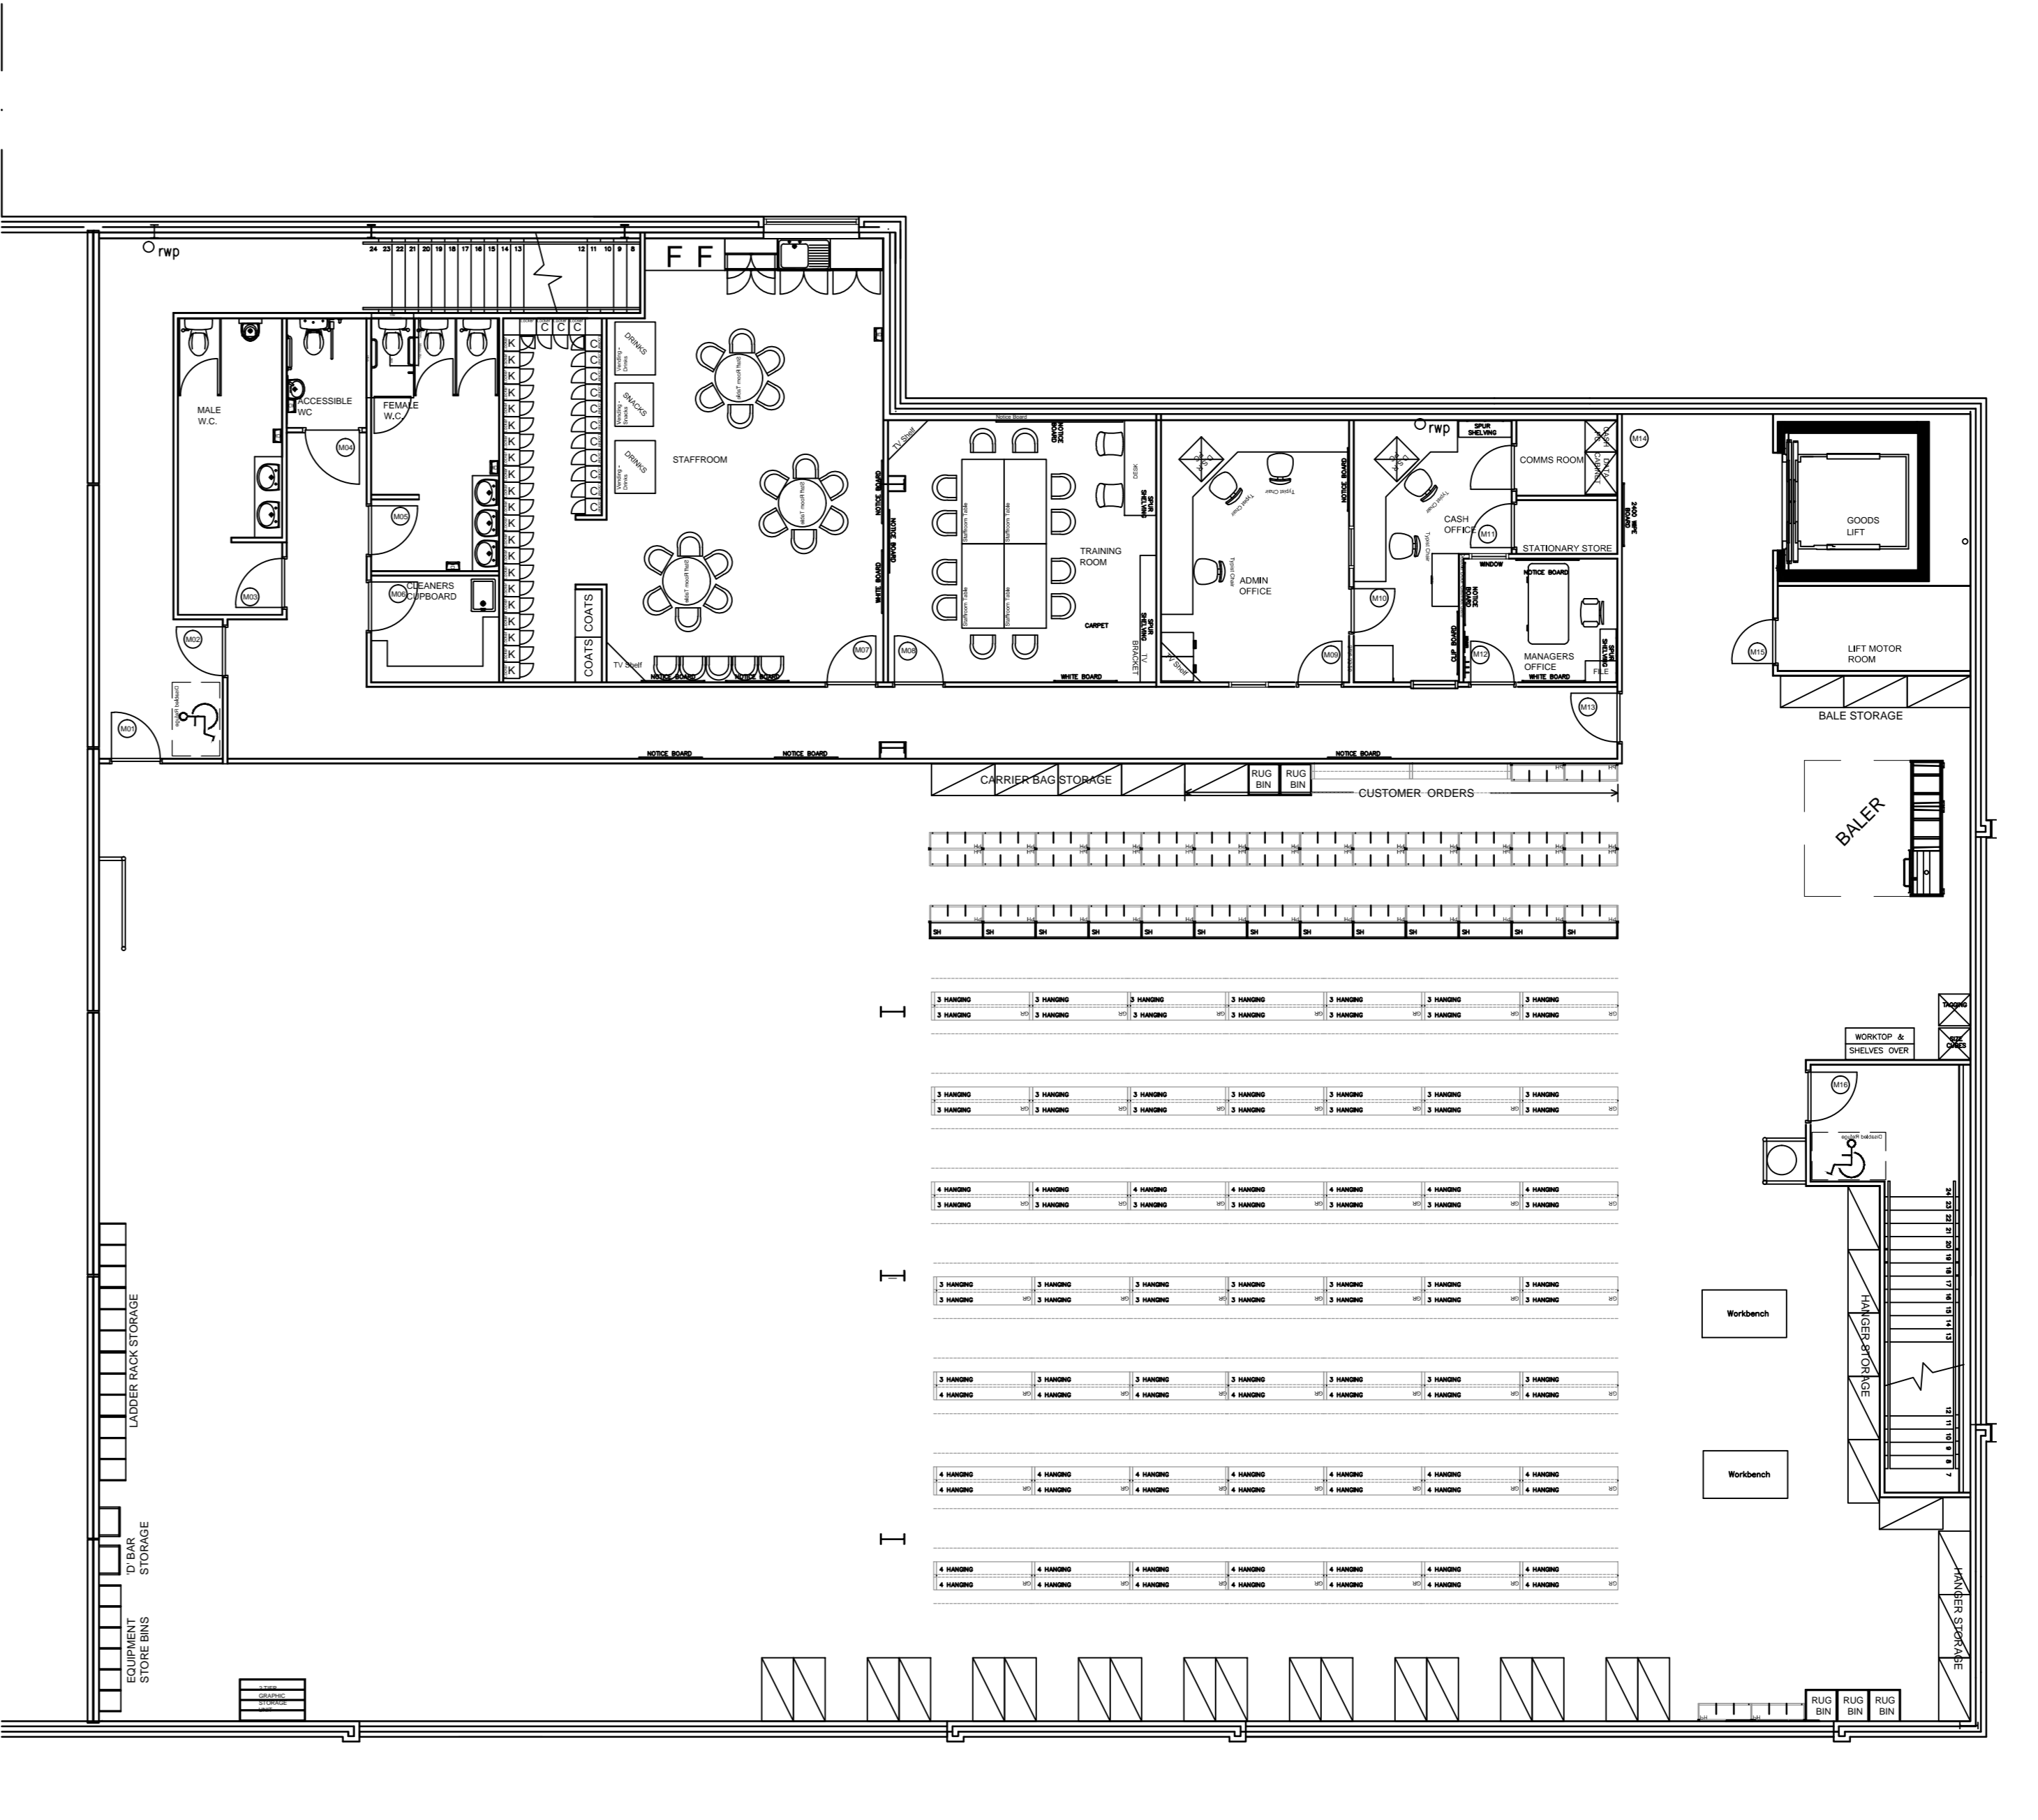

MEZZ

STORE NAME	SOUTH SHIELDS	DATE	REVISE
DEPTS	REPAIRS	SALES	%
WOMENSWEAR	1000	1000	100
MENSWEAR	1000	1000	100
CHILDRENSWEAR	1000	1000	100
SHOES	1000	1000	100
ACCESSORIES	1000	1000	100
RECEPTION	1000	1000	100
STORAGE	1000	1000	100
MEZZ	1000	1000	100

next
Shooping Department
Dunelm Road
Exeter
EX10 4AT
Tel: +44 (0) 844 844 8888
Fax: +44 (0) 316 284 2111

ADDRESS:
UNIT F & G WATERLOO SQUARE
CORONATION STREET
SOUTH SHIELDS
NE33 1EW

PROJECT:
SOUTH SHIELDS LED REFIT 2013
DRAWING TITLE:
CAPEX LAYOUT

DRAWING NUMBER:
-436-020-001

SCALE:
1:100 @ A0
DATE:
24/03/2014
DRAWN BY:
VL
REVISION:
EXISTING